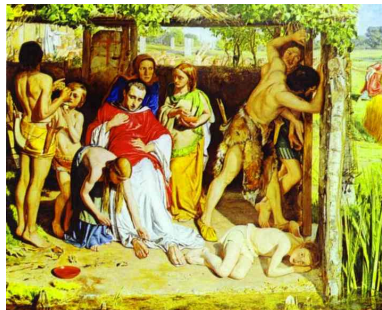

Floor 3

Gallery 67: The Pre-Raphaelites

Find this painting.

Look closely at the painting. Answer the questions below.

'A Converted British Family Sheltering a Christian Priest from the Persecution of the Druids' by William Holman Hunt, 1850

What sign indicates the family in the hut are Christian?

.....

The mother (in blue) supports an exhausted priest. What similar event probably took place after Jesus died?

.....

What does the thorn being removed from the priest's robes remind us of from the life of Jesus?

.....

To the priest's right a girl is about to put a wet sponge to his face. How does this link to Jesus on the cross?

.....

A small boy lies near water and rushes. Which baby in the Bible was rescued in a similar position?

Look closely at the painting and answer the questions.

Label the figures in the picture

'The Deposition' (taking Jesus down from the cross)
by Antony van Dyck, c1619 Oil on canvas

What does this painting show of the suffering of: